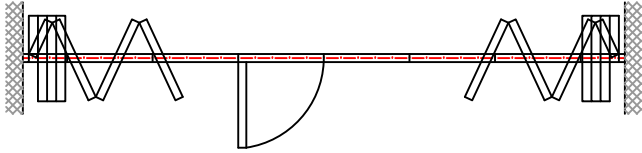

CENTREFOLD TO ONE SIDE

CENTREFOLD BI-PARTING

*ENDFOLD TO ONE SIDE
46mm OFFSET*

ENDFOLD BI-PARTING

*ENDFOLD TO ONE SIDE
150mm OFFSET*

MG200

TYPICAL LAYOUT CONFIGURATIONS

ModernGlide Ltd