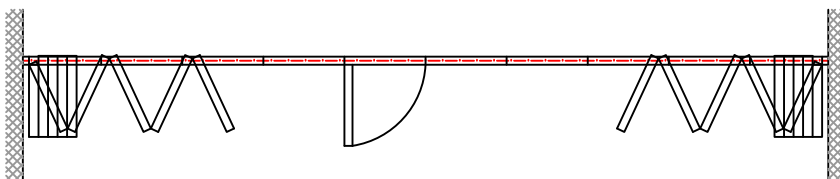

CENTREFOLD TO ONE SIDE

CENTREFOLD BI-PARTING

*ENDFOLD TO ONE SIDE
46mm OFFSET*

ENDFOLD BI-PARTING

*ENDFOLD TO ONE SIDE
150mm OFFSET*

MG200

TYPICAL LAYOUT CONFIGURATIONS

ModernGlide Ltd