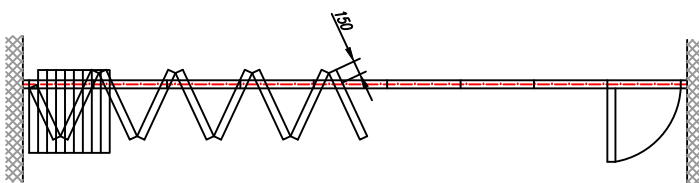

CENTREFOLD TO ONE SIDE

CENTREFOLD BI-PARTING

*ENDFOLD TO ONE SIDE
46mm OFFSET*

ENDFOLD BI-PARTING

*ENDFOLD TO ONE SIDE
150mm OFFSET*

MG200

TYPICAL LAYOUT CONFIGURATIONS

ModernGlide Ltd