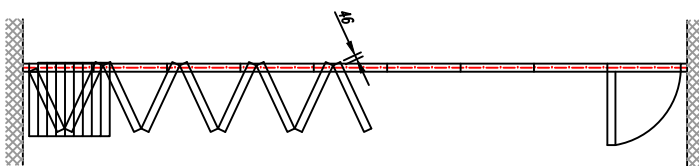

CENTREFOLD TO ONE SIDE

CENTREFOLD BI-PARTING

*ENDFOLD TO ONE SIDE
46mm OFFSET*

ENDFOLD BI-PARTING

*ENDFOLD TO ONE SIDE
150mm OFFSET*

MG200

TYPICAL LAYOUT CONFIGURATIONS

ModernGlide Ltd