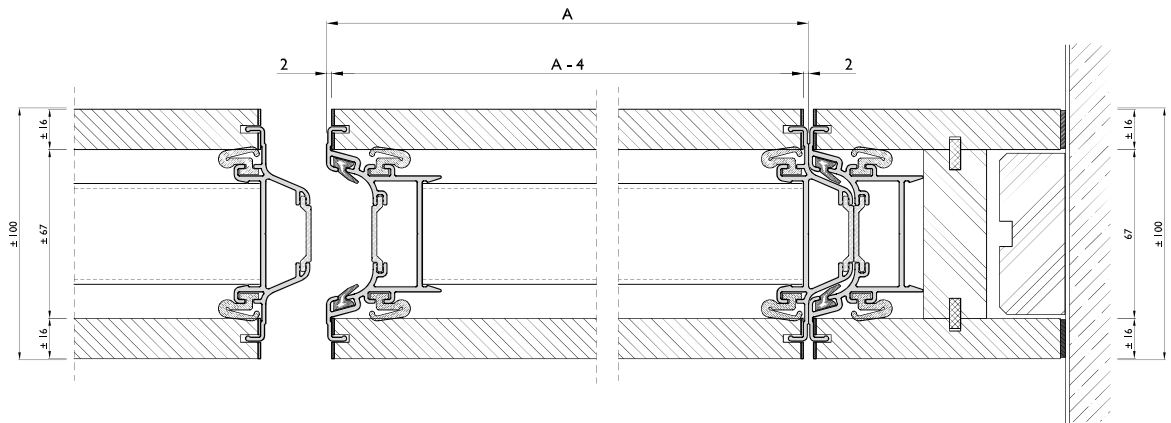

ModernGlide MG100 - Type 110 Concealed Profiles

ModernGlide MG100 - Type 110 Exposed Profiles

semi-automatic operation ModernGlide MG100 - Type 110 Semi Electric Profiles

inlaid / enclosed edges
cross section
A = panelwidth

Date	31-05-2001	
Scale	1:3	
Size	A4	
Drawn	GJ	
Revision	Date	By