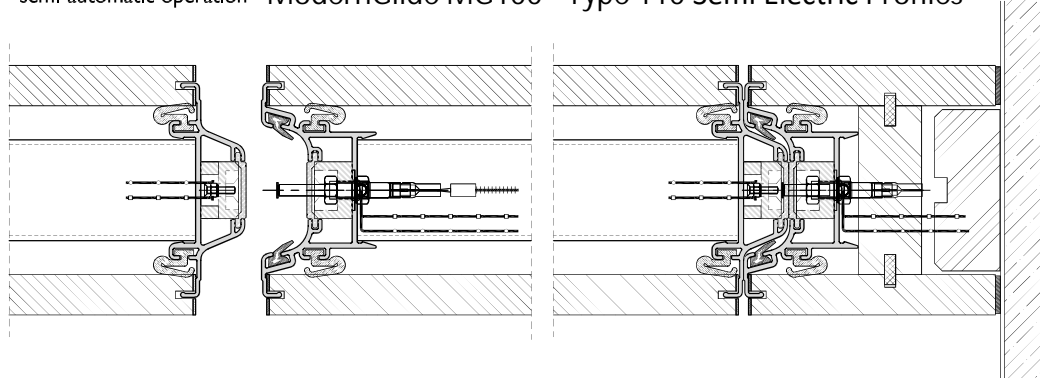

ModernGlide MG100 - Type 110 Concealed Profiles

ModernGlide MG100 - Type 110 Exposed Profiles

semi-automatic operation ModernGlide MG100 - Type 110 Semi Electric Profiles

inlaid / enclosed edges
cross section
A = panelwidth

Date	31-05-2001	
Scale	1:3	
Size	A4	
Drawn	GJ	
Revision	Date	By