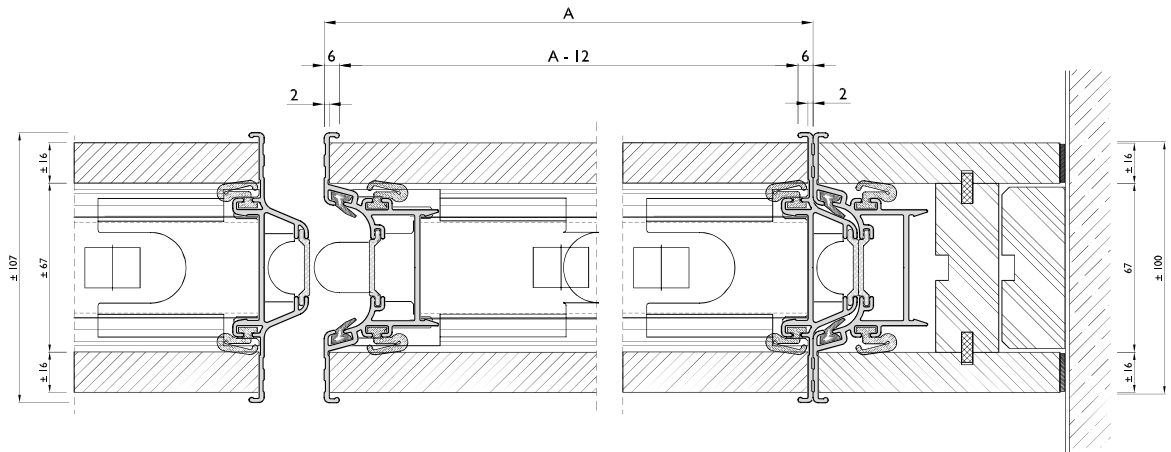

ModernGlide MG100 - Type 110 Concealed Profiles

ModernGlide MG100 - Type 110 Exposed Profiles

semi-automatic operation ModernGlide MG100 - Type 110 Semi Electric Profiles

inlaid / enclosed edges
cross section
A = panelwidth

Date	31-05-2001	
Scale	1:3	
Size	A4	
Drawn	GJ	
Revision	Date	By